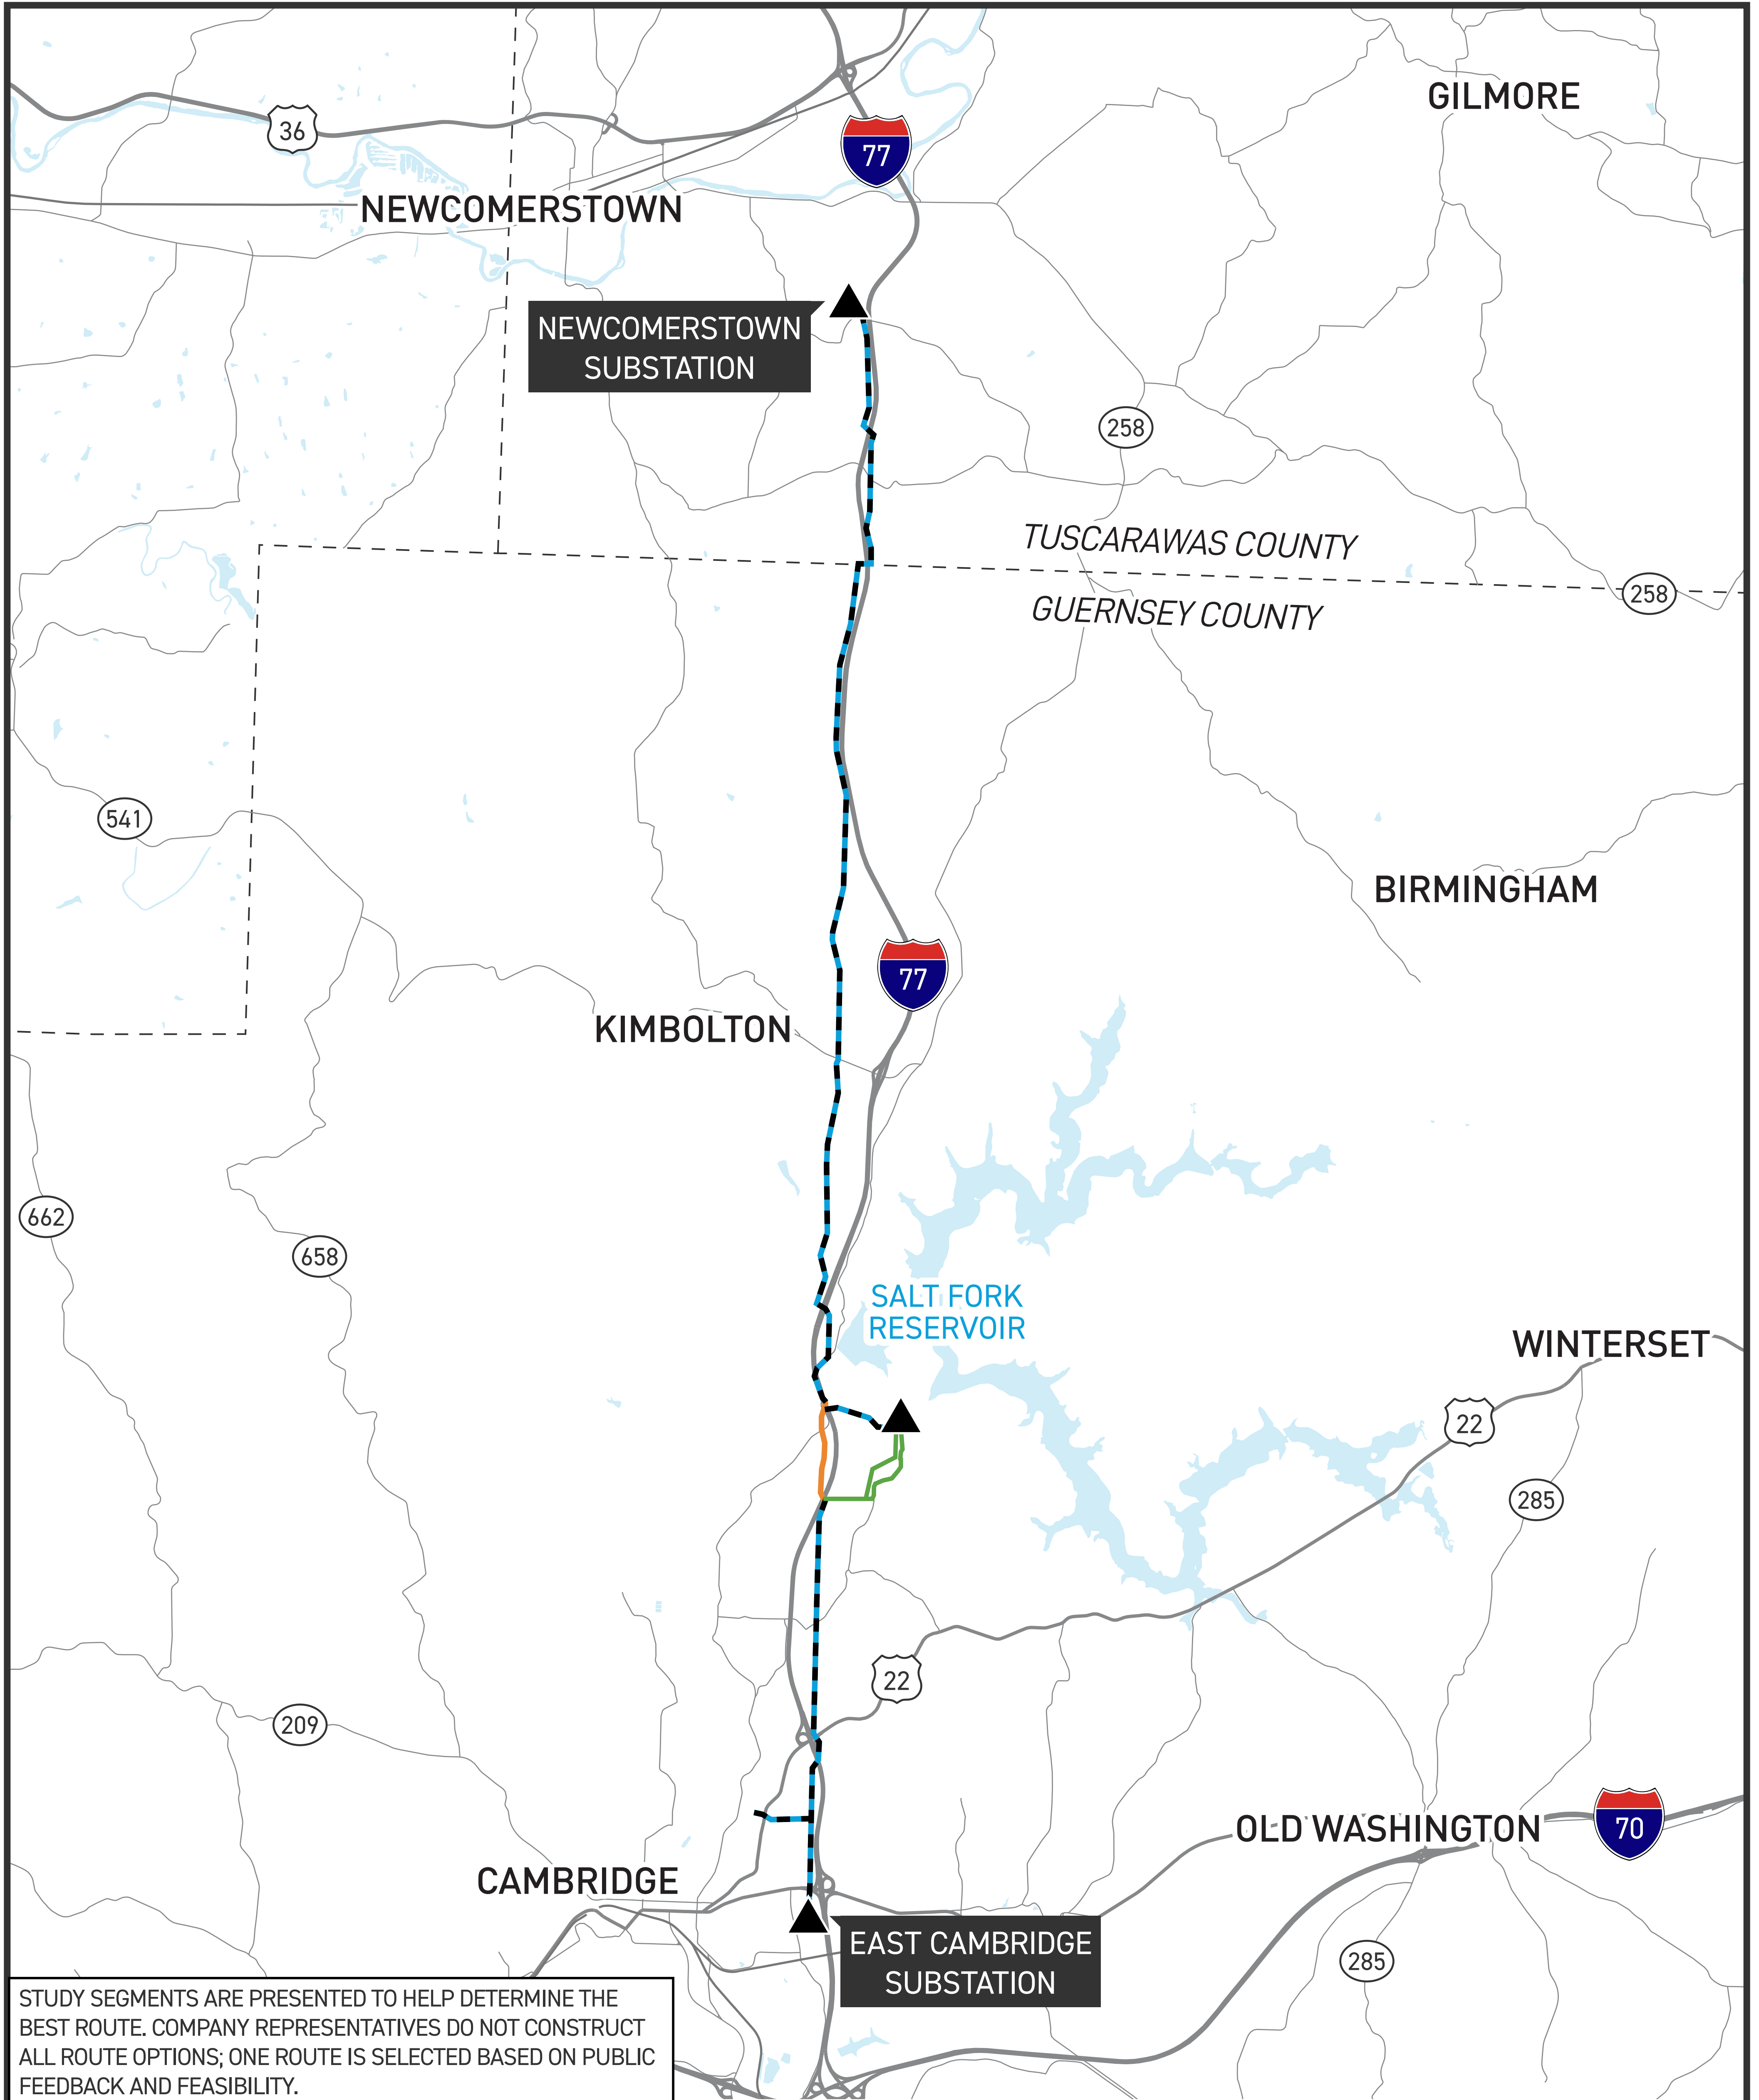

# EAST CAMBRIDGE - NEWCOMERSTOWN 69-KV TRANSMISSION LINE REBUILD PROJECT

## EAST CAMBRIDGE - NEWCOMERSTOWN 69-KV TRANSMISSION LINE REBUILD PROJECT

- TRANSMISSION LINE TO BE REBUILT
- TRANSMISSION LINE TO BE RETIRED
- EXISTING SUBSTATION
- STUDY SEGMENT