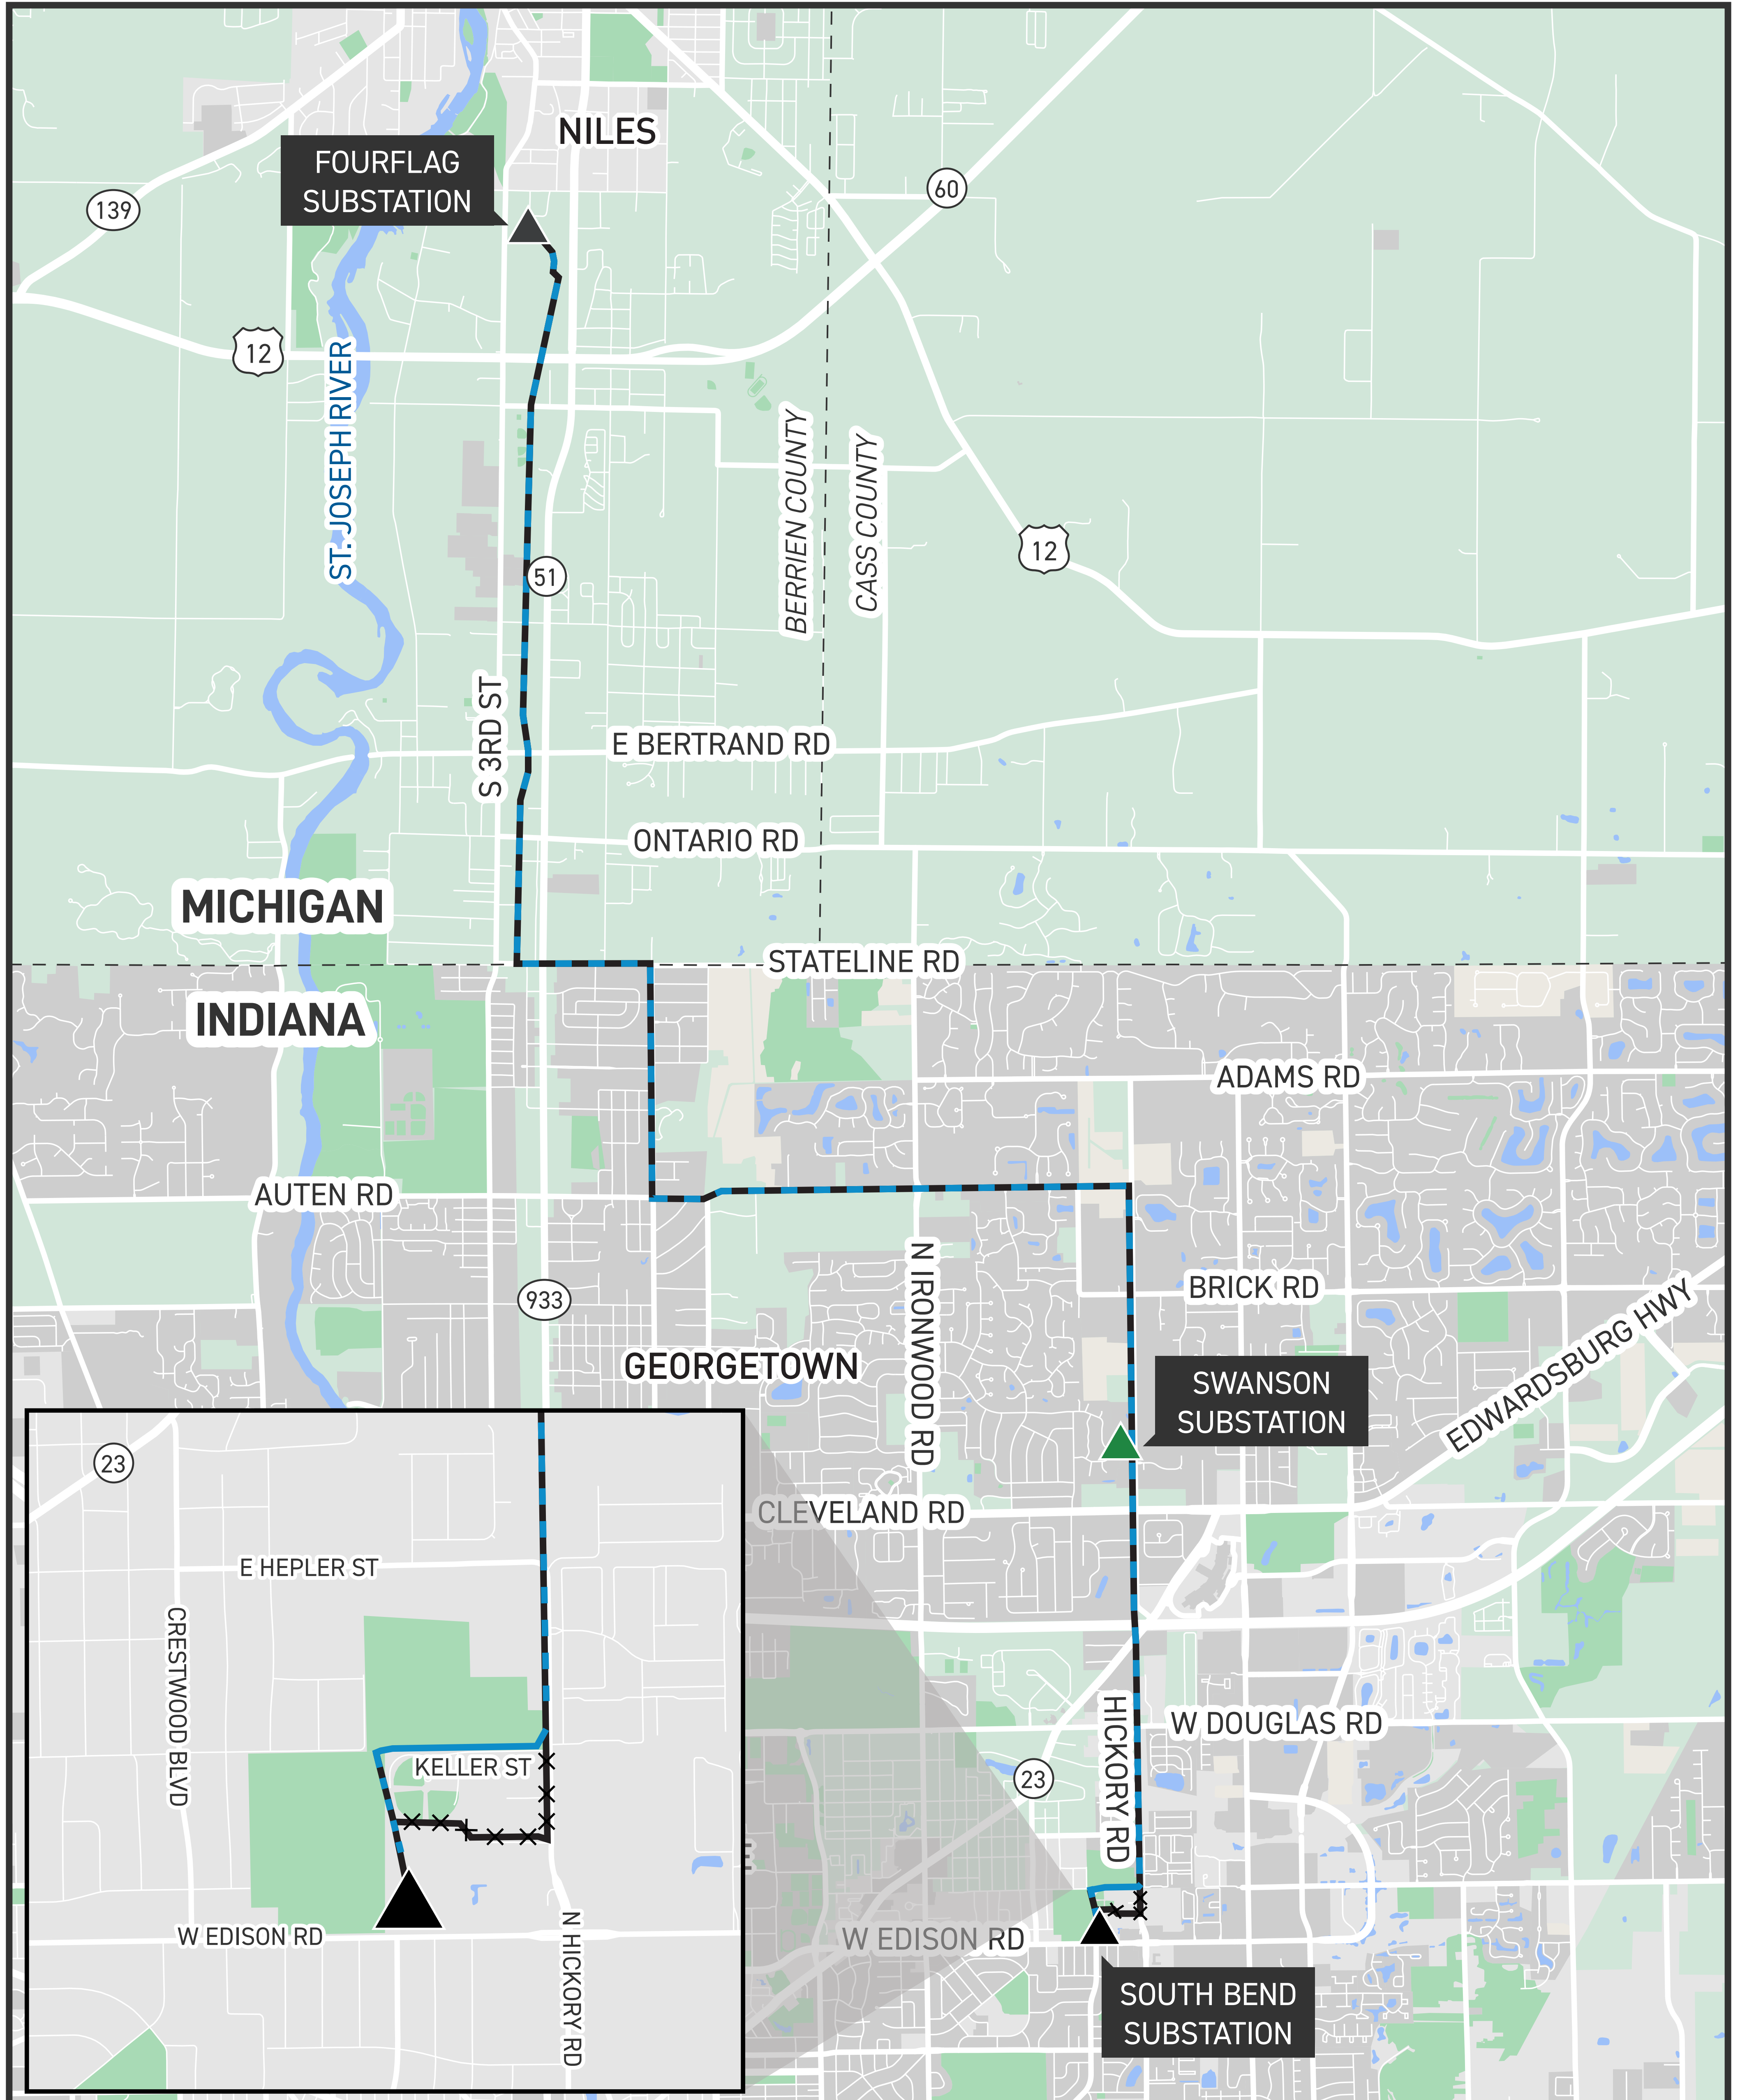

SOUTH BEND-NILES TRANSMISSION LINE PROJECT

SOUTH BEND-NILES TRANSMISSION LINE PROJECT

- EXISTING TRANSMISSION LINE
- TRANSMISSION LINE TO BE BUILT
- TRANSMISSION LINE TO BE REBUILT
- ✕ TRANSMISSION LINE TO BE REMOVED
- ▲ EXISTING SUBSTATION
- ▲ SUBSTATION TO BE EXPANDED