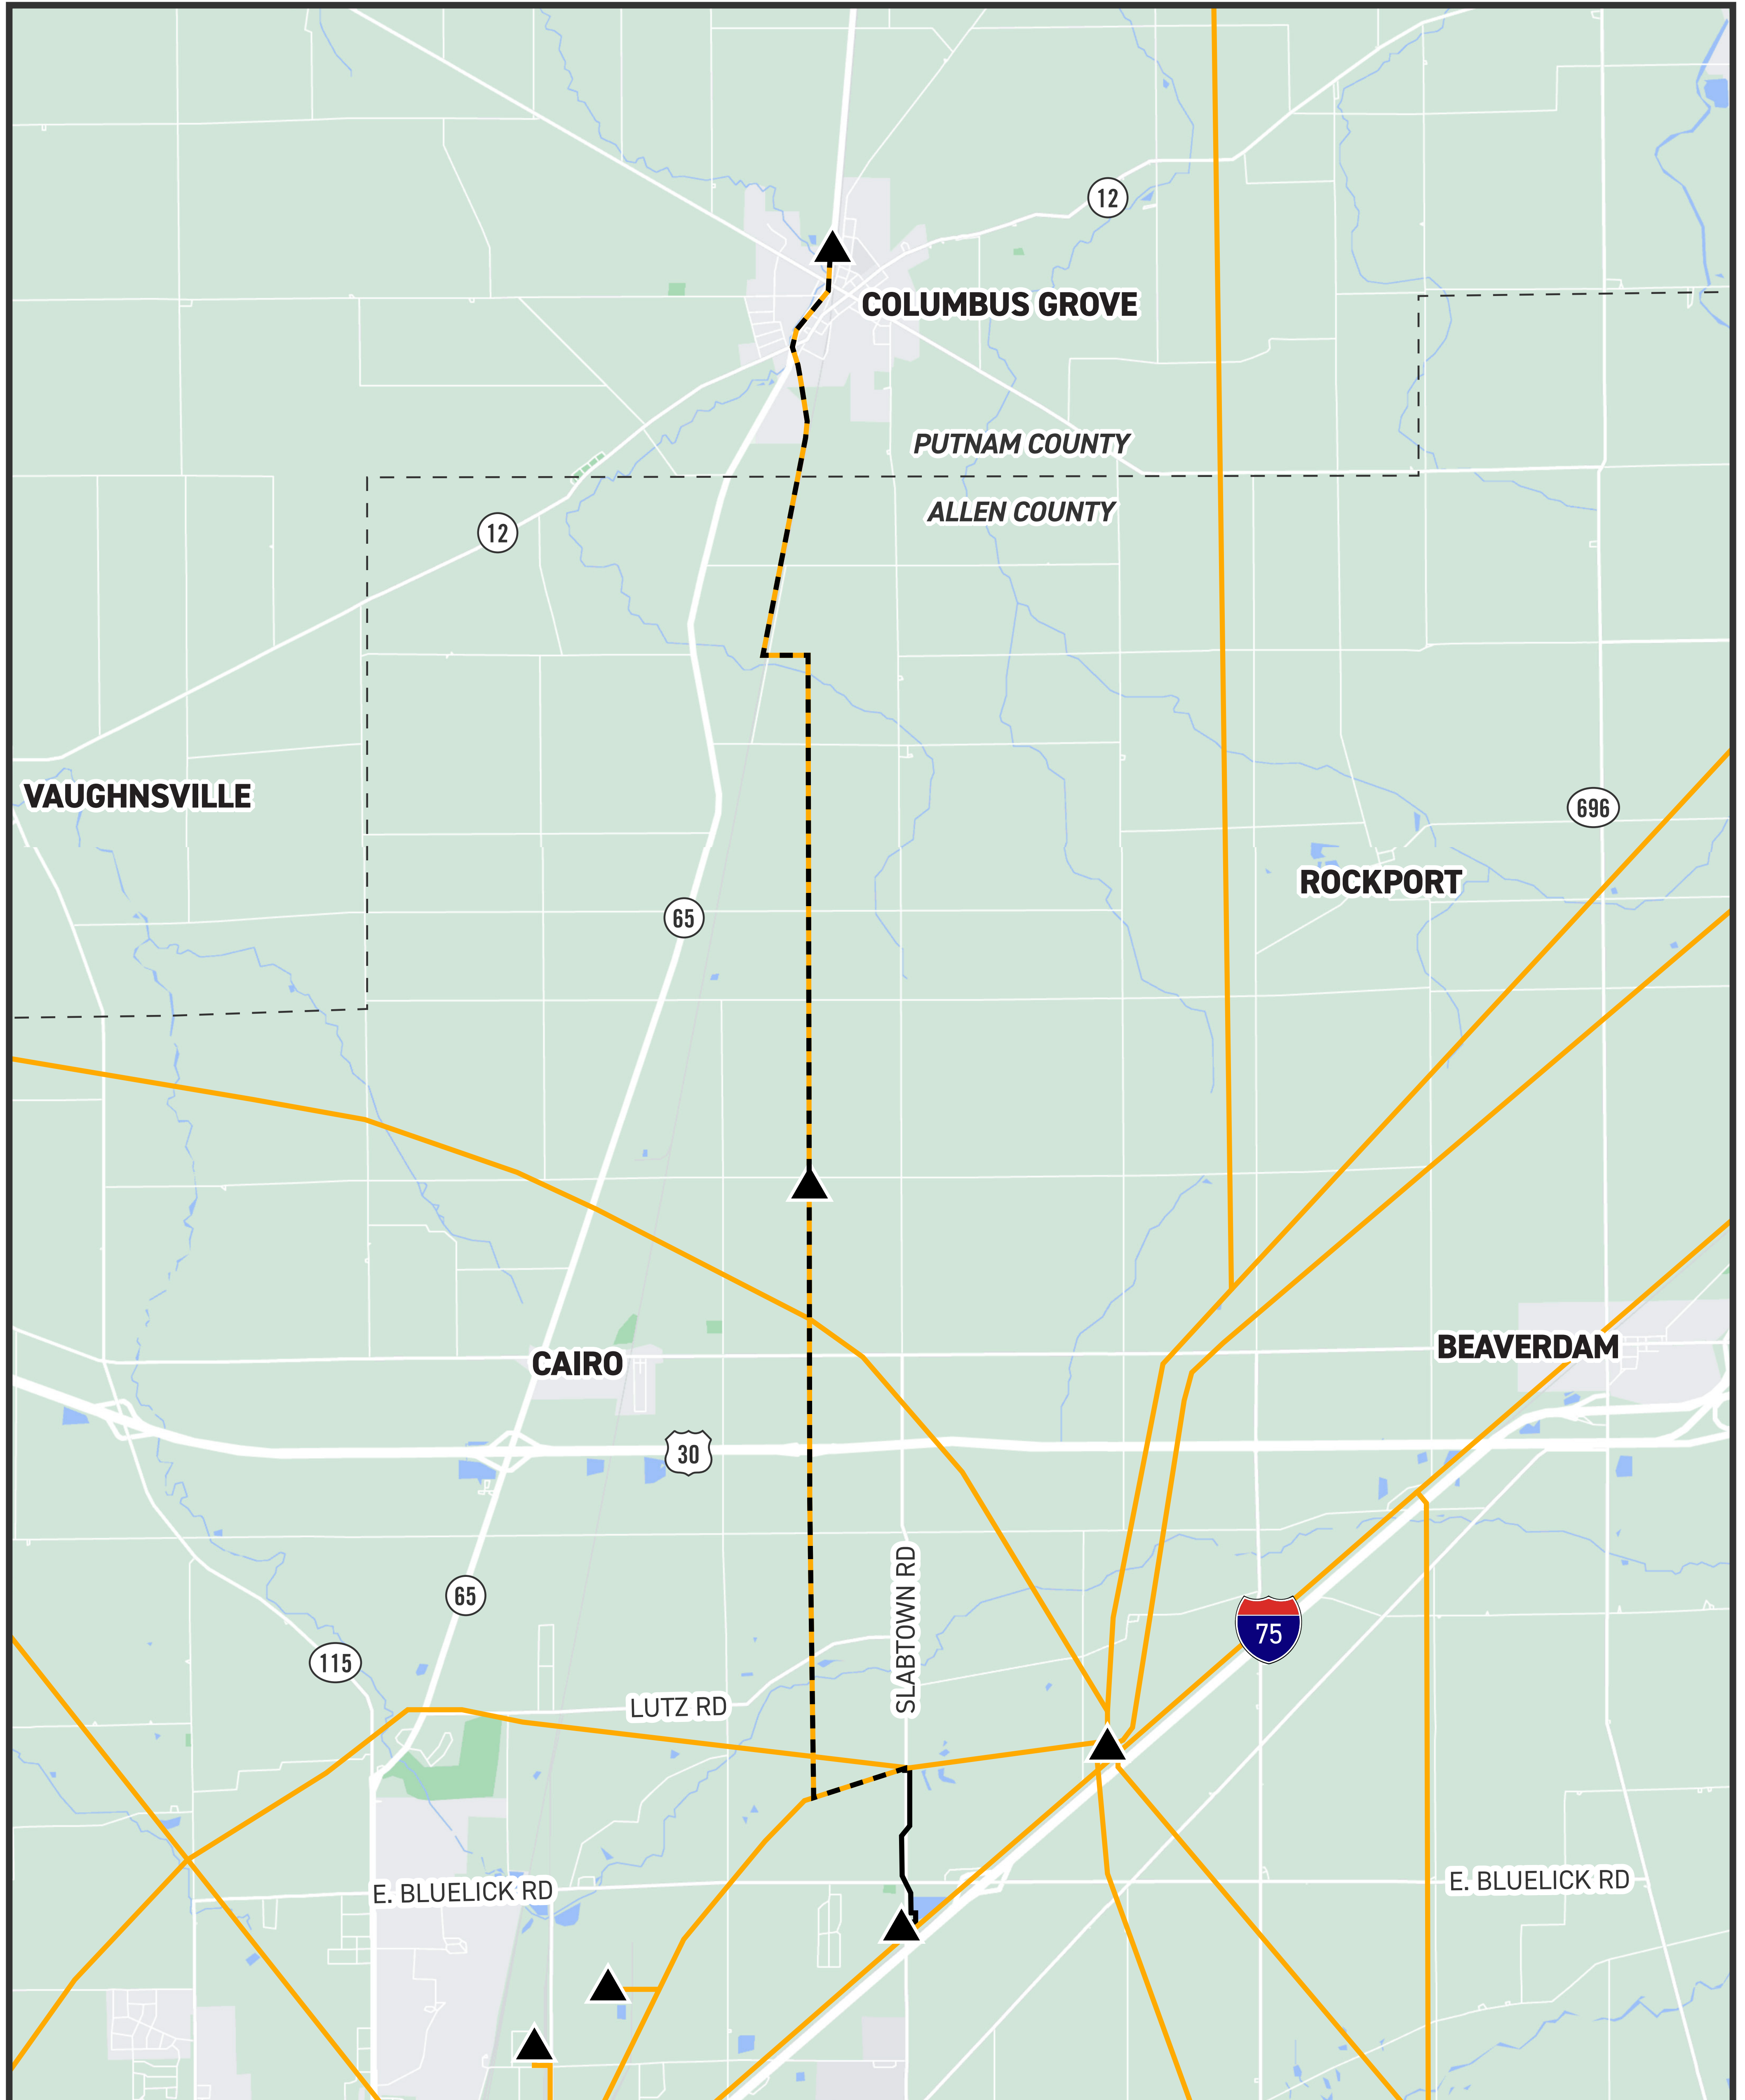

# NORTHEAST LIMA-COLUMBUS GROVE TRANSMISSION IMPROVEMENTS

An AEP Company

BOUNDLESS ENERGY™

## NORTHEAST LIMA-COLUMBUS GROVE TRANSMISSION IMPROVEMENTS

- EXISTING TRANSMISSION LINE
- TRANSMISSION LINE TO BE BUILT

- ▲ EXISTING SUBSTATION
- - - TRANSMISSION LINE TO BE REBUILT