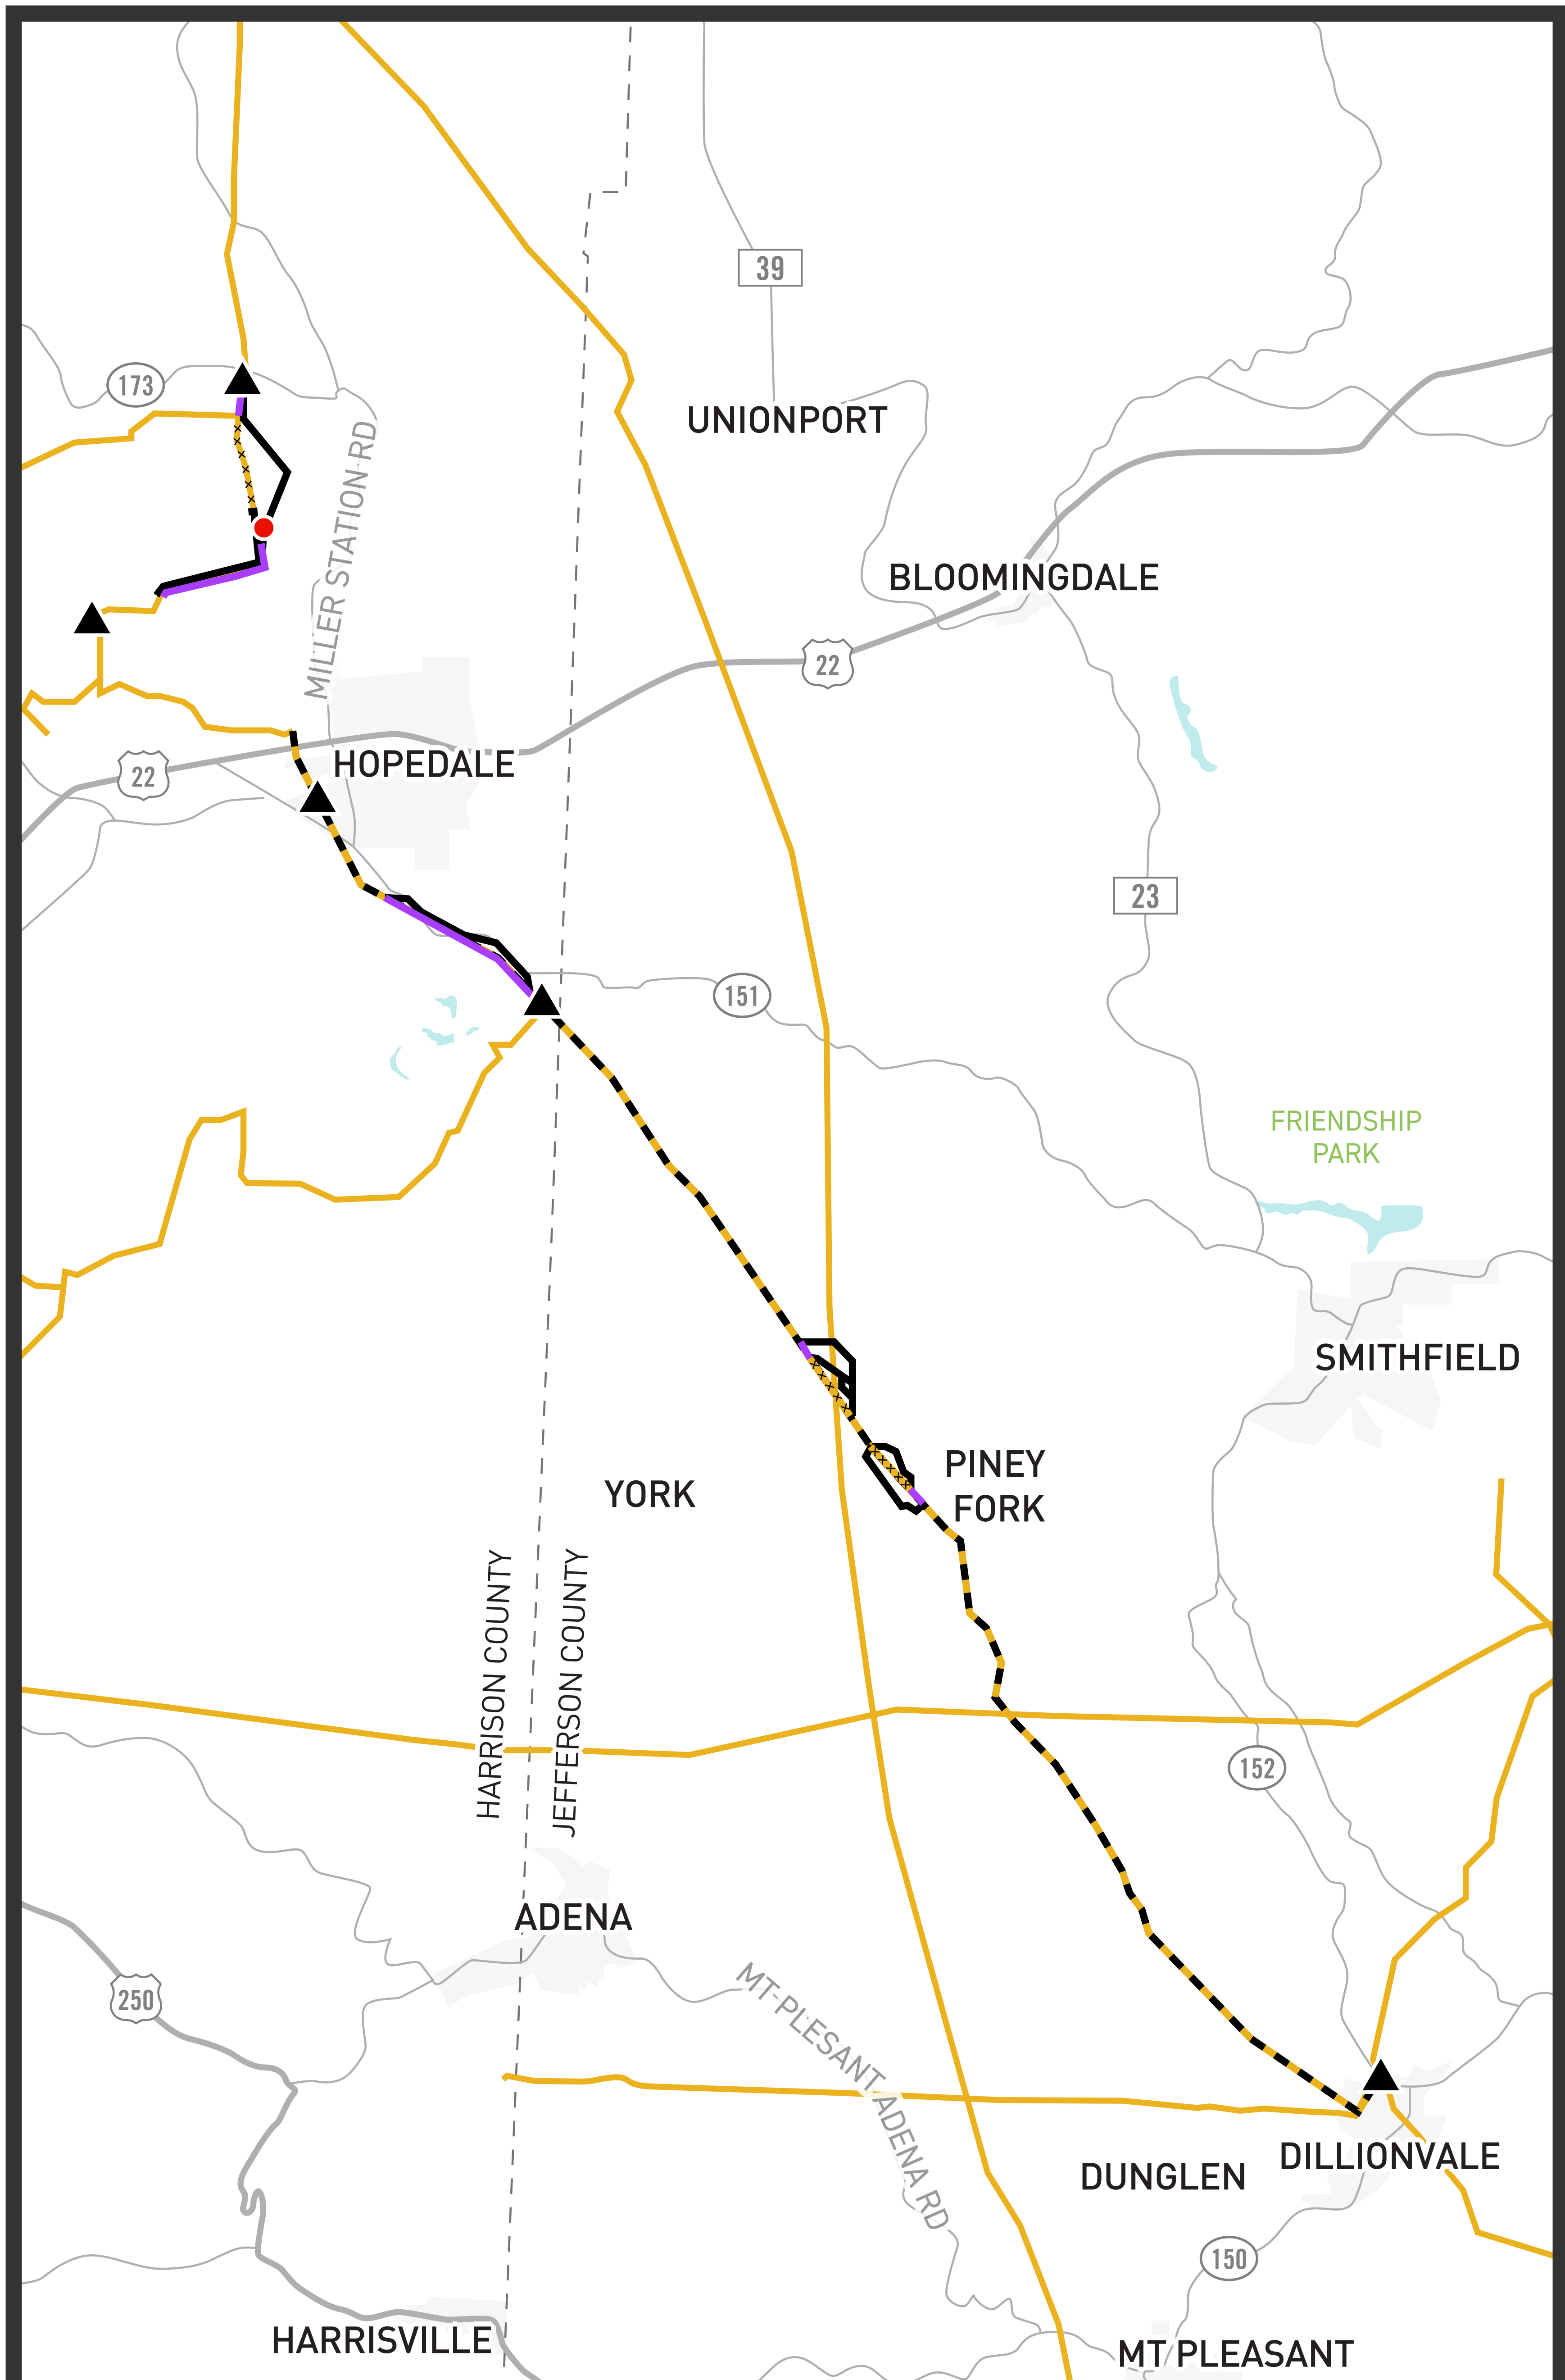

HOPEDALE - DILLONVALE

TRANSMISSION LINE REBUILD PROJECT

An AEP Company

BOUNDLESS ENERGY™

HOPEDALE - DILLONVALE TRANSMISSION LINE REBUILD PROJECT

- TRANSMISSION LINE TO BE REBUILT
- EXISTING TRANSMISSION LINE
- ROUTE OPTION FOR TRANSMISSION LINE TO BE BUILT
- ROUTE OPTION FOR TRANSMISSION LINE TO BE REBUILT
- TRANSMISSION FACILITIES TO BE REMOVED
- POTENTIAL SWITCH LOCATION
- EXISTING SUBSTATIONS